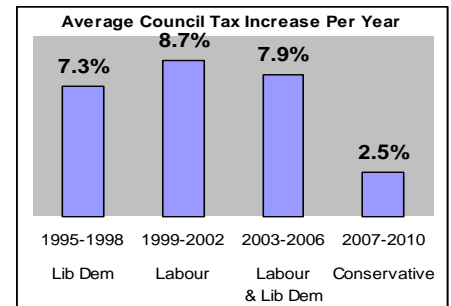

Harrow Weald Conservatives

5 REASONS TO VOTE CONSERVATIVE ON 6TH MAY

1. Council Tax Freeze

No council tax rise this year, or until at least 2013 under a Conservative council and government.

Twelve years of Labour and Lib Dem control saw massive tax rises and left the council almost bankrupt.

2. Better services and cleaner streets

Harrow is now rated 3-star from the Audit Commission and the 2nd most improved council in the country. We are aiming even higher.

Labour and the Lib Dems left Harrow a failed 2-star council, one of the worst in London.