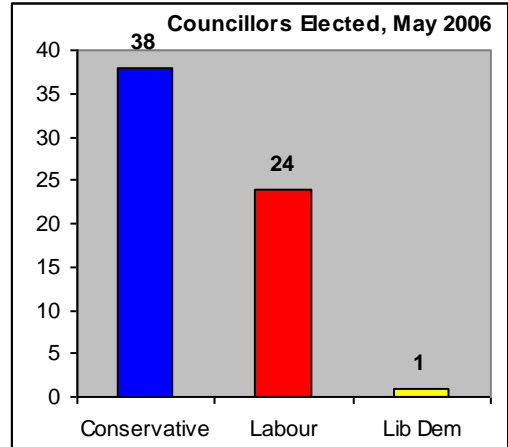

On May 6th you will have four votes, one for the MP and three for Councillors. Vote for your 3 Harrow Weald Conservative candidates:

1		RAMJI CHAUHAN	X
4		TONY FERRARI	X
6		STEPHEN GREEK	X

To get in touch

harroweastconservatives@btopenworld.com

020 8966 9400

10 Village Way, Pinner, Middlesex, HA5 5AF